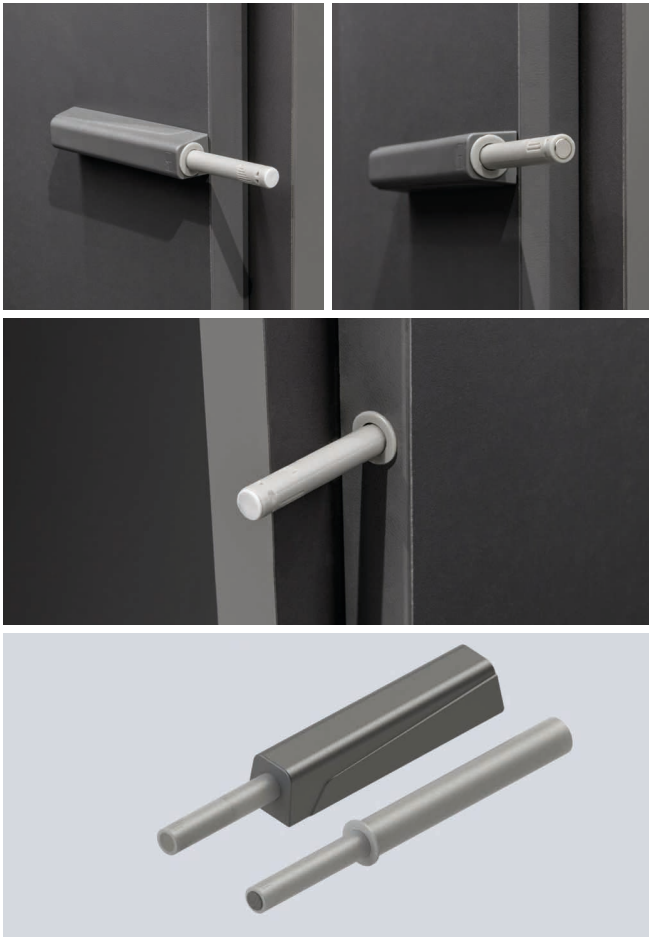

OneTouch Device

Technical Specifications:

- OneTouch device for handleless door application
- Compatible with all the hinge and lifter generations on the market
- Features: $\varnothing 10\text{mm}$, 40mm length, 36N strenght
- Available two versions with buffer or magnet operation
- Plate to screw for magnet version
- Fixing system with adapter housing or embedded inside the panel
- Housing made in plastic available in a full range of colours: Grey A6, Polar White F1, Storm Grey S8, Black RAL 9005

ONETOUCH

40 MM

FIXINGS

BUFFER OR MAGNET